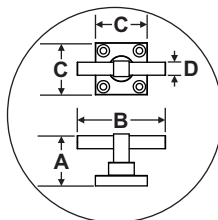

	Item Code	Size (mm & Inches)	Material	Size (Inches)				Fig.
				A	B	C	D	
1	TKNB.871.55.XX	55mm (2.16")	Brass	1.25	2.13	1.25	0.31	1
2	TKNB.871.55.XX	55mm (2.16")	Wood over Brass	1.25	2.13	1.25	0.31	1

“XX” in item code denotes Finish ID.

FIG. 1

This product is Supplied with STC Screw Slotted Dome Head #6x19mm.

How to Order

TKNB.871.55.8

T KNOB STYLE : DORI SIZE DIAMETER : 55 MM FINISH ID : 8

Dori T Knob Finish Options

Base Material : Brass			Standard Finishes (2-3 Weeks Delivery)			
						
Bright Chrome (Finish ID:2)	Brush Nickel (Finish ID:3)	Aged Brass (Finish ID:4)	Unlacquered Polished Brass (Finish ID:7U)	Polished Nickel (Finish ID:8)	Satin Brass (Finish ID:13)	
Base Material : Brass			Custom Finishes (3-4 Weeks Delivery)*			
						
Lacquered Polished Brass (Finish ID:7L)	Matte Black (Finish ID:19)	Split Black and Polished Nickel (Finish ID:48)	Split Black and Satin Brass (Finish ID:49)	Split Satin Brass and White (Finish ID:50)	Split Black And Chrome (Finish ID:59)	Graphite (Finish ID:61)
						
Split Brush Nickel and Satin Brass (Finish ID:78)	Split Graphite and Satin Brass (Finish ID:90)	Split Graphite and Brush Chrome (Finish ID:91)	Split Graphite and Aged Brass (Finish ID:93)	Brush Chrome (Finish ID:95)		
Base Material : Brass/Wood			Custom Finishes (3-4 Weeks Delivery)*			
						
Walnut Wood and Black (Finish ID:100)	Walnut Wood and Satin Brass (Finish ID:101)	Walnut Wood and Aged Brass (Finish ID:102)	Walnut Wood and Polished Nickel (Finish ID:103)	Walnut Wood and Brushed Nickel (Finish ID:104)	Beech Wood and Black (Finish ID:106)	Beech Wood and Satin Brass (Finish ID:107)
						
Beech Wood and Aged Brass (Finish ID:108)	Beech Wood and Polished Nickel (Finish ID:109)	Beech Wood and Brushed Nickel (Finish ID:110)				