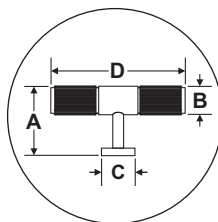

## BOND T KNOB

Item Code	Size (mm & Inches)	Material	Size (Inches)				Fig.
			A	B	C	D	
1 TKNB.1052.75.XX	75mm (2.95")	Brass	1.57	0.59	0.98	2.95	1

"XX" in item code denotes Finish ID.

FIG. 1

This product is Supplied with M4x25mm screws.  
This product is Supplied with M4x45mm break off screws.

## How to Order

**TKNB.1052.75.95**

T KNOB                      STYLE : BOND                      SIZE DIAMETER : 75 MM                      FINISH ID : 95