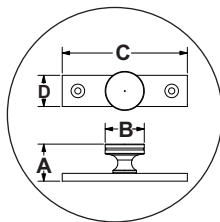

## ANNE KNOB WITH BACK PLATE

“Anne exemplifies the Art Moderne & Art Streamline movement, design in its simplest form devoid of any excess. Available with or without a back plate.”

	Item Code	Size (mm & Inches)	Material	Size (Inches)				Fig.
				A	B	C	D	
1	KNB.923.25.XX	25mm (0.98")	Brass	0.98	0.98	3.15	0.79	1
2	KNB.923.32.XX	32mm (1.26")	Brass	1.19	1.25	4	1	1

"XX" in item code denotes Finish ID.

FIG. 1

For 25mm Knob is Supplied with #8x19mm Flat Head Wood Screws.  
For 32mm Knob is Supplied with #10x19mm Flat Head Wood Screws.

## How to Order

**KNB.923.25.13**

KNOB
STYLE : ANNE WITH BACK PLATE
SIZE DIAMETER : 25 MM
FINISH ID : 13