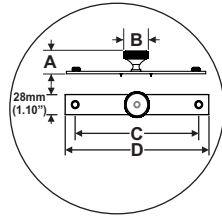

Item Code	Size (mm & Inches)	Material	Size (Inches)				Fig.
			A	B	C	D	
1 KNB.918.32x96.XX	32x96mm (1.26"x3.78")	Brass	1.10	1.26	3.78	4.8	1
2 KNB.918.32x128.XX	32x128mm (1.26"x5.04")	Brass	1.10	1.26	5.04	6.06	1
3 KNB.918.32x160.XX	32x160mm (1.26"x6.30")	Brass	1.10	1.26	6.3	7.32	1
4 KNB.918.32x192.XX	32x192mm (1.26"x7.56")	Brass	1.10	1.26	7.56	8.58	1
5 KNB.918.38x96.XX	38x96mm (1.5"x3.78")	Brass	1.26	1.5	3.78	4.8	2
6 KNB.918.38x128.XX	38x128mm (1.5"x5.04")	Brass	1.26	1.5	5.04	6.06	2
7 KNB.918.38x160.XX	38x160mm (1.5"x6.30")	Brass	1.26	1.5	6.3	7.32	2
8 KNB.918.38x192.XX	38x192mm (1.5"x7.56")	Brass	1.26	1.5	7.56	8.58	2

"XX" in item code denotes Finish ID.

This product is Supplied with M4x25mm screws.
This product is Supplied with M4x45mm break off screws.

FIG. 1

FIG. 2

How to Order

KNB.918.32x96.49B

KNOB
STYLE : HARLEQUIN WITH BACK PLATE
SIZE DIAMETER : 32X96 MM
FINISH ID : 49B