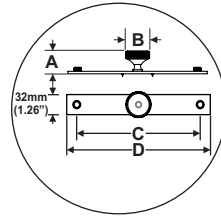

Item Code	Size (mm & Inches)	Material	Size (Inches)				Fig.
			A	B	C	D	
1 KNB.918.32x96.XX	32x96mm (1.26"x3.78")	Brass	1.10	1.26	3.78	4.8	1
2 KNB.918.32x128.XX	32x128mm (1.26"x5.04")	Brass	1.10	1.26	5.04	6.06	1
3 KNB.918.32x160.XX	32x160mm (1.26"x6.30")	Brass	1.10	1.26	6.3	7.32	1
4 KNB.918.32x192.XX	32x192mm (1.26"x7.56")	Brass	1.10	1.26	7.56	8.58	1
5 KNB.918.38x96.XX	38x96mm (1.5"x3.78")	Brass	1.26	1.5	3.78	4.8	2
6 KNB.918.38x128.XX	38x128mm (1.5"x5.04")	Brass	1.26	1.5	5.04	6.06	2
7 KNB.918.38x160.XX	38x160mm (1.5"x6.30")	Brass	1.26	1.5	6.3	7.32	2
8 KNB.918.38x192.XX	38x192mm (1.5"x7.56")	Brass	1.26	1.5	7.56	8.58	2

"XX" in item code denotes Finish ID.

This product is Supplied with M4x25mm screws.
This product is Supplied with M4x45mm break off screws.

FIG. 1

FIG. 2

How to Order

KNB.918.32x96.49B

KNOB
STYLE : HARLEQUIN WITH BACK PLATE
SIZE DIAMETER : 32X96 MM
FINISH ID : 49B