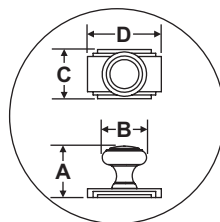

Unlacquered Polished Brass (Finish ID : 7U)

CLASSIC KNOB WITH BACK PLATE

“Inspired by the portholes on classic 1930's
Transatlantic ocean liners”

Item Code	Size (mm & Inches)	Material	Size (Inches)				Fig.
			A	B	C	D	
1 KNB.854.28.XX	28 mm (1.10")	Brass	1.26	1.08	1.2	1.81	1

“XX” in item code denotes Finish ID.

FIG. 1

This product is Supplied with M4x25mm screws.
This product is Supplied with M4x45mm break off screws.