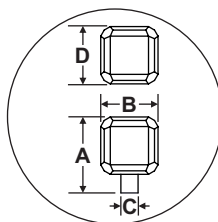

	Item Code	Size (mm & Inches)	Material	Size (Inches)				Fig.
				A	B	C	D	
1	KNB.691.25.XX	25mm (0.98")	Brass	1.38	0.98	0.25	0.98	1
2	KNB.691.30.XX	30mm (1.18")	Brass	1.57	1.18	0.25	1.18	1

“XX” in item code denotes Finish ID.

FIG. 1

This product is Supplied with M4x25mm screws.  
This product is Supplied with M4x45mm break off screws.

## How to Order

**KNB.691.25.61**

KNOB    STYLE : WRIGHT PERLA WITHOUT BACKPLATE    SIZE DIAMETER : 25 MM    FINISH ID : 61