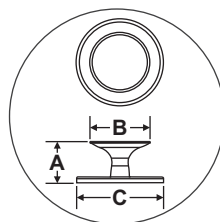

## CHELSEA KNOB

	Item Code	Size (mm & Inches)	Material	Size (Inches)				Fig.
				A	B	C	D	
1	KNB.644.25.XX	25mm (0.98")	Brass	0.89	0.98	1.77	N/A	1
2	KNB.644.32.XX	32mm (1.26")	Brass	0.91	1.26	2.17	N/A	1
3	KNB.644.38.XX	38mm (1.5")	Brass	1.02	1.5	2.99	N/A	1

"XX" in item code denotes Finish ID.

FIG. 1

This product is Supplied with M4x30mm screws.  
This product is Supplied with M4x45mm break off screws.

## How to Order

**KNB.644.25.3**

KNOB    STYLE : CHELSEA    SIZE DIAMETER : 25 MM    FINISH ID : 3