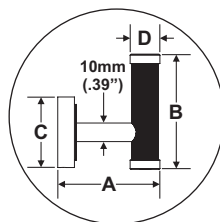

## KOLOKOLO HOOK

Item Code	Size (mm & Inches)	Material	Size (Inches)				Fig.
			A	B	C	D	
1 HK.921.55.XX	55mm (2.17")	Brass	2.17	2.44	1.5	0.63	1

"XX" in item code denotes Finish ID.

FIG. 1

CSK Phillips Flat Head #6x25.