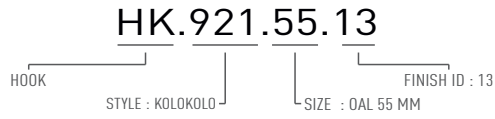

How to Order

Kolokolo Hook Finish Options

Base Material : Brass			Standard Finishes (2-3 Weeks Delivery)			
Bright Chrome (Finish ID:2)	Brush Nickel (Finish ID:3)	Aged Brass (Finish ID:4)	Unlacquered Polished Brass (Finish ID:7U)	Polished Nickel (Finish ID:8)	Satin Brass (Finish ID:13)	
Base Material : Brass			Custom Finishes (3-4 Weeks Delivery)*			
Lacquered Polished Brass (Finish ID:7L)	Matte Black (Finish ID:19)	Split Black and Satin Brass (Finish ID:49)	Split Black And Chrome (Finish ID:59)	Graphite (Finish ID:61)	Ombre (Finish ID:92)	Titanium (Finish ID:79)

- Custom finishes cannot be returned or refunded. We are unable to accept cancellations for custom finish order unless within 48 hours of the order being placed.
- We have uniform pricing for all non-hammered finishes listed above as long as base material and size is same.
- Contact us for customized finishes, refer pages F1, F2, F3 & F4 for finish glossary.