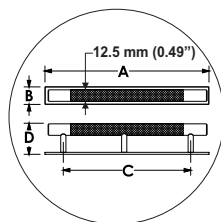

Split Black and Chrome with Black Back Plate (Finish ID:59B)

JAZZ BAR PULL WITH BACK PLATE

“The juxtaposition of two surfaces where knurled meets smooth.
The contrast highlights the detail.”

Item Code	Size (mm & Inches)	Material	Size (Inches)				Fig.
			A	B	C	D	
1 BP.841.3".XX	76.2mm (3")	Brass	4.81	0.87	3	1.48	1
2 BP.841.96.XX	96mm (3.78")	Brass	5.59	0.87	3.78	1.48	1
3 BP.841.128.XX	128mm (5.04")	Brass	6.85	0.87	5.04	1.48	1
4 BP.841.160.XX	160mm (6.3")	Brass	8.11	0.87	6.3	1.48	1
5 BP.841.192.XX	192mm (7.56")	Brass	9.37	0.87	7.56	1.48	1
6 BP.841.224.XX	224mm (8.82")	Brass	10.63	0.87	8.82	1.48	1
7 BP.841.9".XX	228.6mm (9")	Brass	10.81	0.87	9	1.48	1
8 BP.841.12".XX	304.8mm (12")	Brass	13.81	0.87	12	1.48	1
9 BP.841.14".XX	355.6mm (14")	Brass	15.81	0.87	14	1.48	1
10 BP.841.16".XX	406.4mm (16")	Brass	17.81	0.87	16	1.48	1

"XX" in item code denotes Finish ID.

This product is Supplied with M4x30mm screws.
This product is Supplied with M4x45mm break off screws.

	Item Code	Size (mm & Inches)	Material	Size (Inches)				Fig.
				A	B	C	D	
11	BP.841.18".XX	457.2mm (18")	Brass	19.81	0.87	18	1.48	1
12	BP.841.24".XX	609.6mm (24")	Brass	25.81	0.87	24	1.48	1
13	BP.841.36".XX	914.4mm (36")	Brass	37.81	0.87	36	1.48	2

"XX" in item code denotes Finish ID.

FIG. 1

FIG. 2

This product is Supplied with M4x30mm screws.
 This product is Supplied with M4x45mm break off screws.

How to Order

BP.841.96.59B

BAR PULL STYLE : JAZZ WITH BACKPLATE SIZE: CC 96 MM FINISH ID : 59B