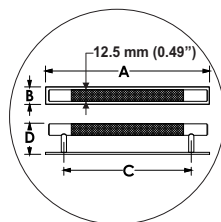

Split Black and Chrome with Black Back Plate (Finish ID:59B)

JAZZ BAR PULL WITH BACK PLATE

“The juxtaposition of two surfaces where knurled meets smooth.
The contrast highlights the detail.”

Item Code	Size (mm & Inches)	Material	Size (Inches)				Fig.
			A	B	C	D	
1 BP.841.3".XX	76.2mm (3")	Brass	4.81	0.87	3	1.48	1
2 BP.841.96.XX	96mm (3.78")	Brass	5.59	0.87	3.78	1.48	1
3 BP.841.128.XX	128mm (5.04")	Brass	6.85	0.87	5.04	1.48	1
4 BP.841.160.XX	160mm (6.3")	Brass	8.11	0.87	6.3	1.48	1
5 BP.841.192.XX	192mm (7.56")	Brass	9.37	0.87	7.56	1.48	1
6 BP.841.224.XX	224mm (8.82")	Brass	10.63	0.87	8.82	1.48	1
7 BP.841.9".XX	228.6mm (9")	Brass	10.81	0.87	9	1.48	1
8 BP.841.12".XX	304.8mm (12")	Brass	13.81	0.87	12	1.48	1
9 BP.841.14".XX	355.6mm (14")	Brass	15.81	0.87	14	1.48	1
10 BP.841.16".XX	406.4mm (16")	Brass	17.81	0.87	16	1.48	1

"XX" in item code denotes Finish ID.

This product is Supplied with M4x30mm screws.
This product is Supplied with M4x45mm break off screws.

	Item Code	Size (mm & Inches)	Material	Size (Inches)				Fig.
				A	B	C	D	
11	BP.841.18".XX	457.2mm (18")	Brass	19.81	0.87	18	1.48	1
12	BP.841.24".XX	609.6mm (24")	Brass	25.81	0.87	24	1.48	1
13	BP.841.36".XX	914.4mm (36")	Brass	37.81	0.87	36	1.48	2

"XX" in item code denotes Finish ID.

FIG. 1

FIG. 2

This product is Supplied with M4x30mm screws.
 This product is Supplied with M4x45mm break off screws.

How to Order

BP.841.96.59B

BAR PULL STYLE : JAZZ WITH BACKPLATE SIZE: CC 96 MM FINISH ID : 59B