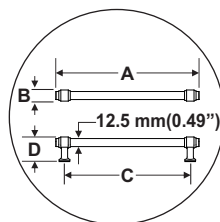

Item Code	Size (mm & Inches)	Material	Size (Inches)				Fig.
				A	B	C	D	
11	BP.1053.160.XX	160mm (6.3")	Wood over Brass	7.68	1.02	6.3	1.7	1
12	BP.1053.192.XX	192mm (7.56")	Wood over Brass	8.94	1.02	7.56	1.7	1
13	BP.1053.224.XX	224mm (8.82")	Wood over Brass	10.2	1.02	8.82	1.7	1
14	BP.1053.12".XX	304.8mm (12")	Wood over Brass	13.38	1.02	12	1.7	1
15	BP.1053.18".XX	457.2mm (18")	Wood over Brass	19.38	1.02	18	1.7	1

"XX" in item code denotes Finish ID.

FIG. 1

This product is Supplied with M4x25mm screws.
This product is Supplied with M4x45mm break off screws.