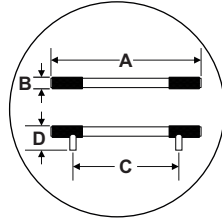

Split Black and Satin Brass (Finish ID:49)

JAZZ II BAR PULL

Item Code	Size (mm & Inches)	Material	Size (Inches)				Fig.	
			A	B	C	D		
1	BP.1038.96.XX	96mm (3.78")	Brass	6.93	0.63	3.78	1.56	1
2	BP.1038.128.XX	128mm (5.04")	Brass	8.19	0.63	5.04	1.56	1
3	BP.1038.160.XX	160mm (6.3")	Brass	9.45	0.63	6.3	1.56	1
4	BP.1038.192.XX	192mm (7.56")	Brass	10.71	0.63	7.56	1.56	1
5	BP.1038.224.XX	224mm (8.82")	Brass	11.97	0.63	8.82	1.56	1
6	BP.1038.12".XX	304.8mm (12")	Brass	15.15	0.63	12	1.56	1
7	BP.1038.18".XX	457.2mm (18")	Brass	21.15	0.63	18	1.56	1
8	BP.1038.24".XX	609.6mm (24")	Brass	27.15	0.63	24	1.56	1

"XX" in item code denotes Finish ID.

This product is Supplied with M4x25mm screws.
This product is Supplied with M4x45mm break off screws.

How to Order

BP.1038.96.49

BAR PULL STYLE : JAZZ II SIZE : CC 96 MM FINISH ID : 49

Jazz II Bar Pull Finish Options

Base Material : Brass		Standard Finishes (2-3 Weeks Delivery)				
 Brush Nickel (Finish ID:3)	 Aged Brass (Finish ID:4)	 Unlacquered Polished Brass (Finish ID:7U)	 Polished Nickel (Finish ID:8)	 Satin Brass (Finish ID:13)		
Base Material : Brass		Custom Finishes (3-4 Weeks Delivery)*				
 Lacquered Polished Brass (Finish ID:7L)	 Split Black and Polished Nickel (Finish ID:48)	 Split Black and Satin Brass (Finish ID:49)	 Split Black and Chrome (Finish ID:59)	 Split Graphite and Brush Chrome (Finish ID:91)	 Ombre (Finish ID:92)	 Split Graphite and Aged Brass (Finish ID:93)

Jazz II Bar Pull Split Finish

BP.1038.XX.XX

FINISH CODE (XX)	FINISH NAME	LINE DRAWING	A	B
BP.1038.XX.48	Split Black and Polished Nickel		Matte Black	Polished Nickel
BP.1038.XX.49	Split Black and Satin Brass		Matte Black	Satin Brass
BP.1038.XX.59	Split Black and Chrome		Matte Black	Bright Chrome
BP.1038.XX.91	Split Graphite and Brush Chrome		Graphite	Brush Chrome
BP.1038.XX.93	Split Graphite and Aged Brass		Graphite	Aged Brass